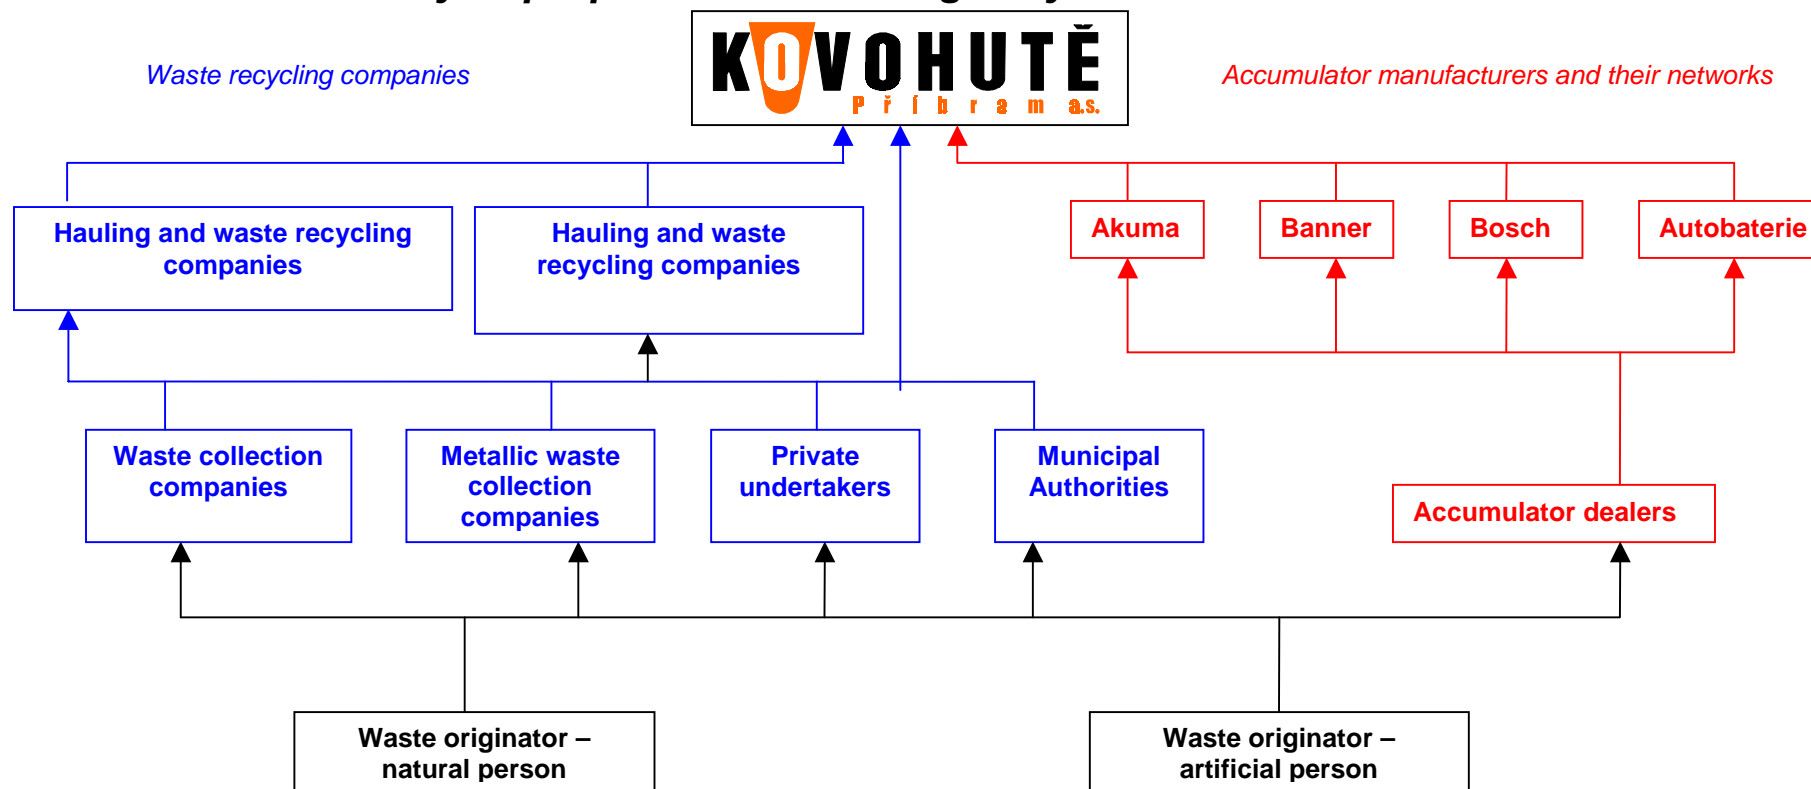

## How are you prepared for the obligatory waste recollection?

## Find you place in the waste collection network within the Czech Republic !

*Kovohutě Příbram, a. s.*

- *Buy-out and processing of car accumulators, lead waste and waste with content of precious metals*
  - *Consultation on methods of lead waste collection*
  - *Buy-out from suppliers – Mon – Fri, from 6:00 to 22:00 hours*
  - *Buy-out of lead waste from citizens – 24 hour a day, 7 days a week*