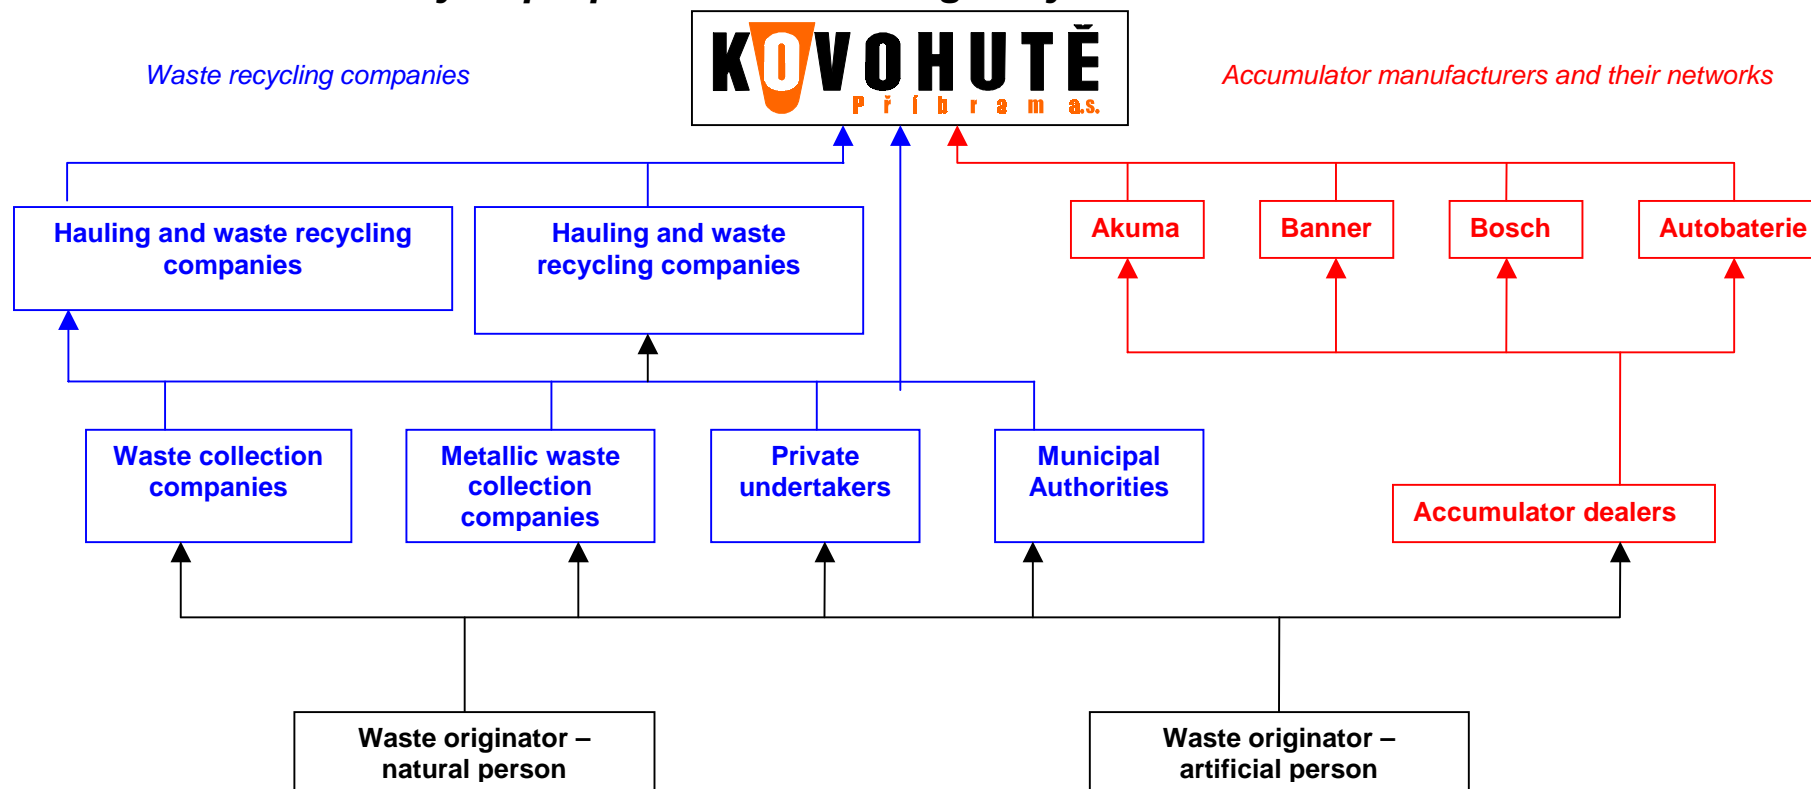

How are you prepared for the obligatory waste recollection?

Find you place in the waste collection network within the Czech Republic !

Kovohutě Příbram, a. s.

- *Buy-out and processing of car accumulators, lead waste and waste with content of precious metals*
 - *Consultation on methods of lead waste collection*
 - *Buy-out from suppliers – Mon – Fri, from 6:00 to 22:00 hours*
 - *Buy-out of lead waste from citizens – 24 hour a day, 7 days a week*